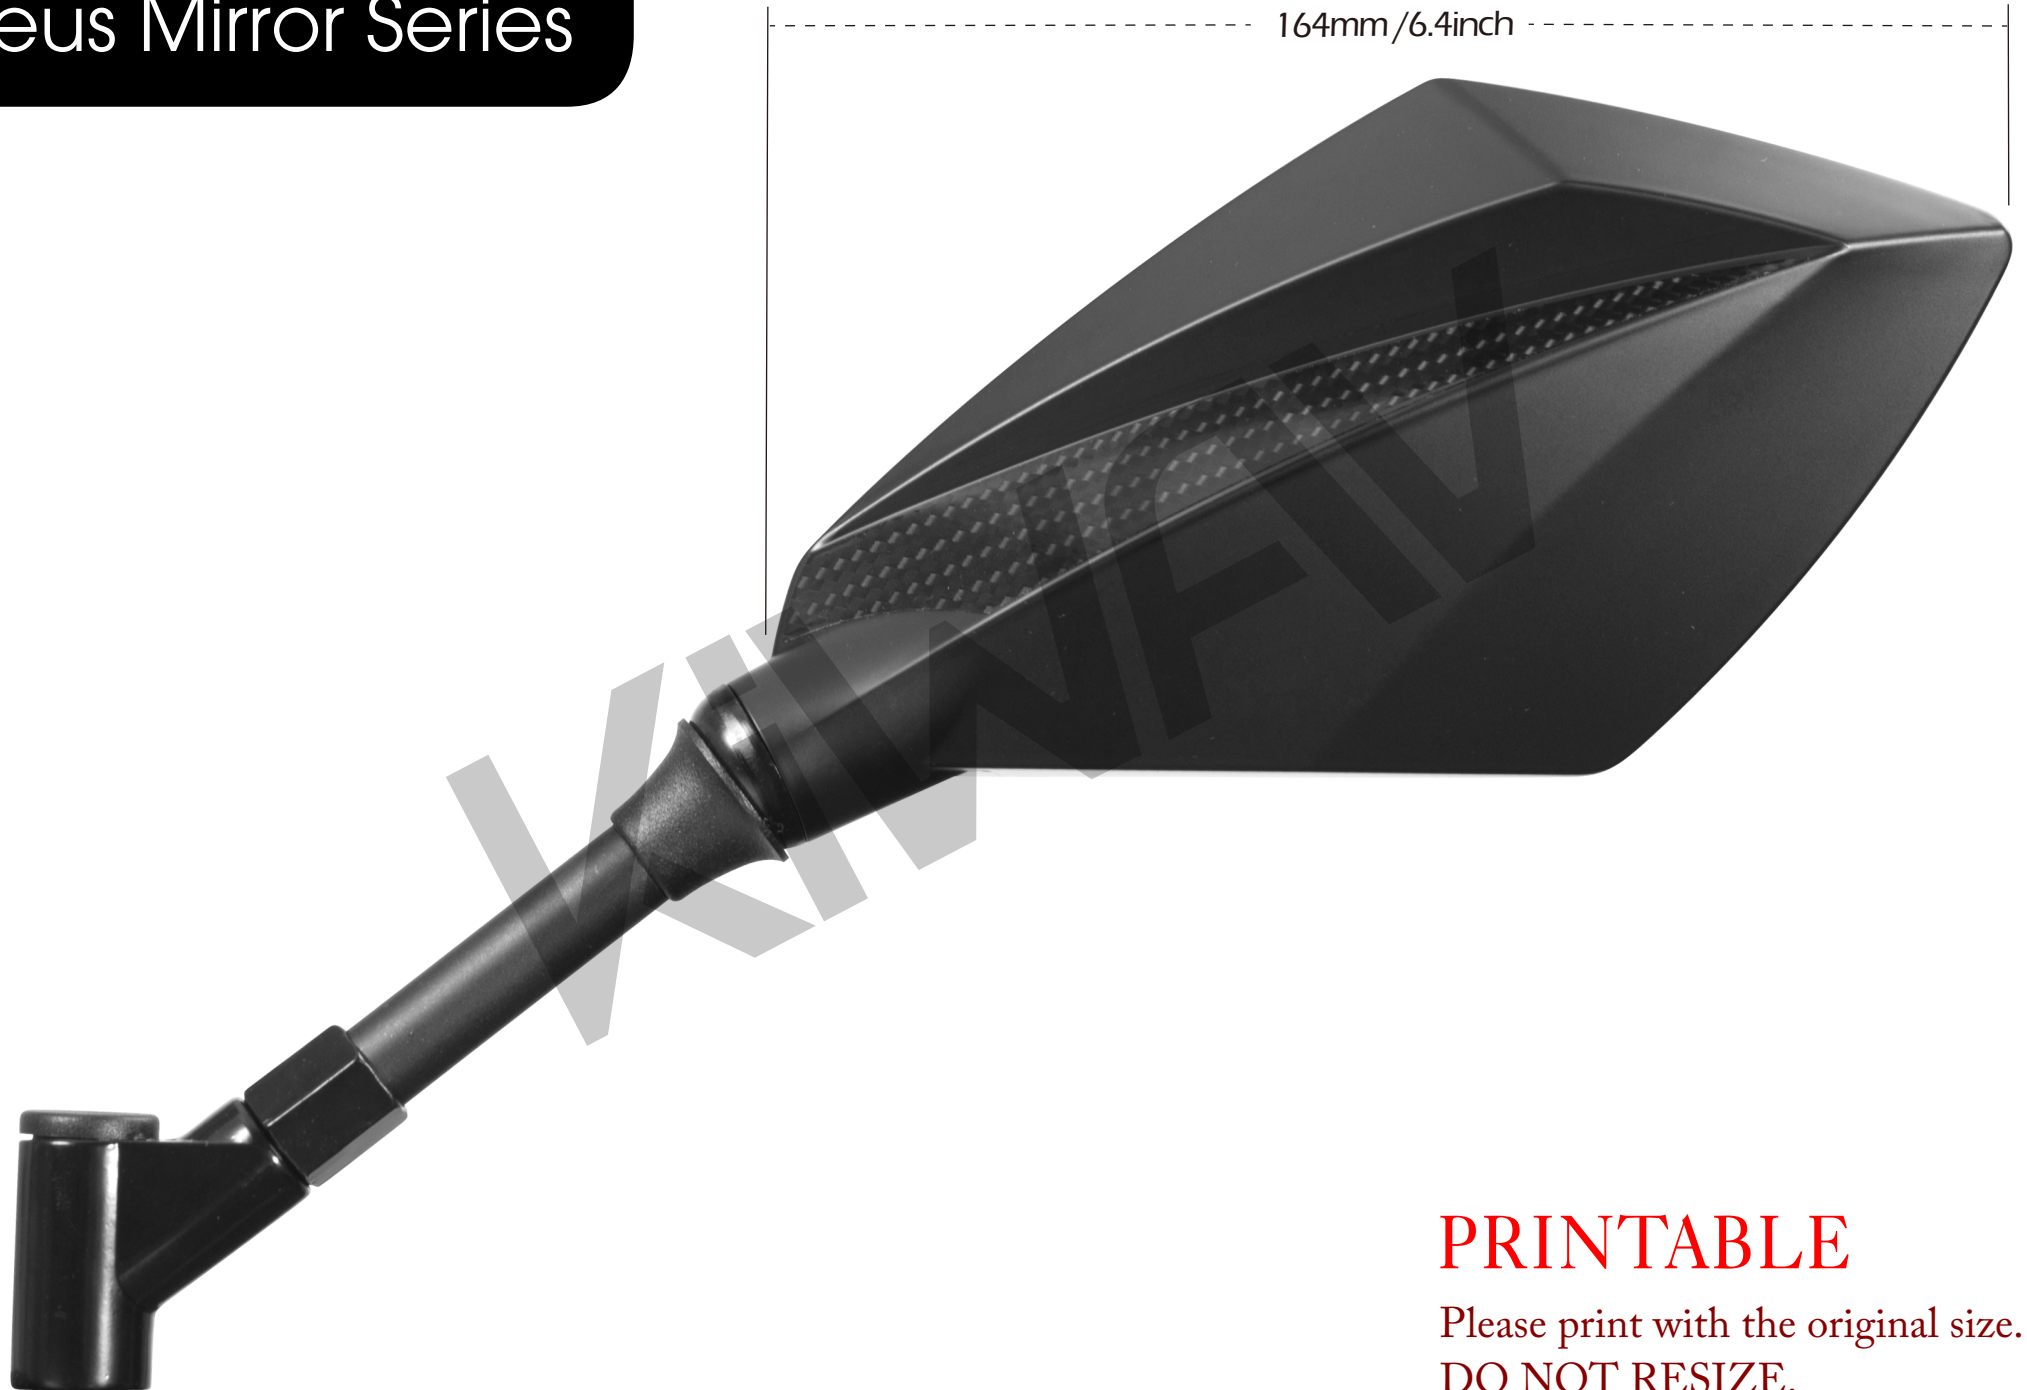

Deus Mirror Series

PRINTABLE

Please print with the original size.
DO NOT RESIZE.

Deus Mirror Series

32mm/1.25inch

PRINTABLE

Please print with the original size.
DO NOT RESIZE.